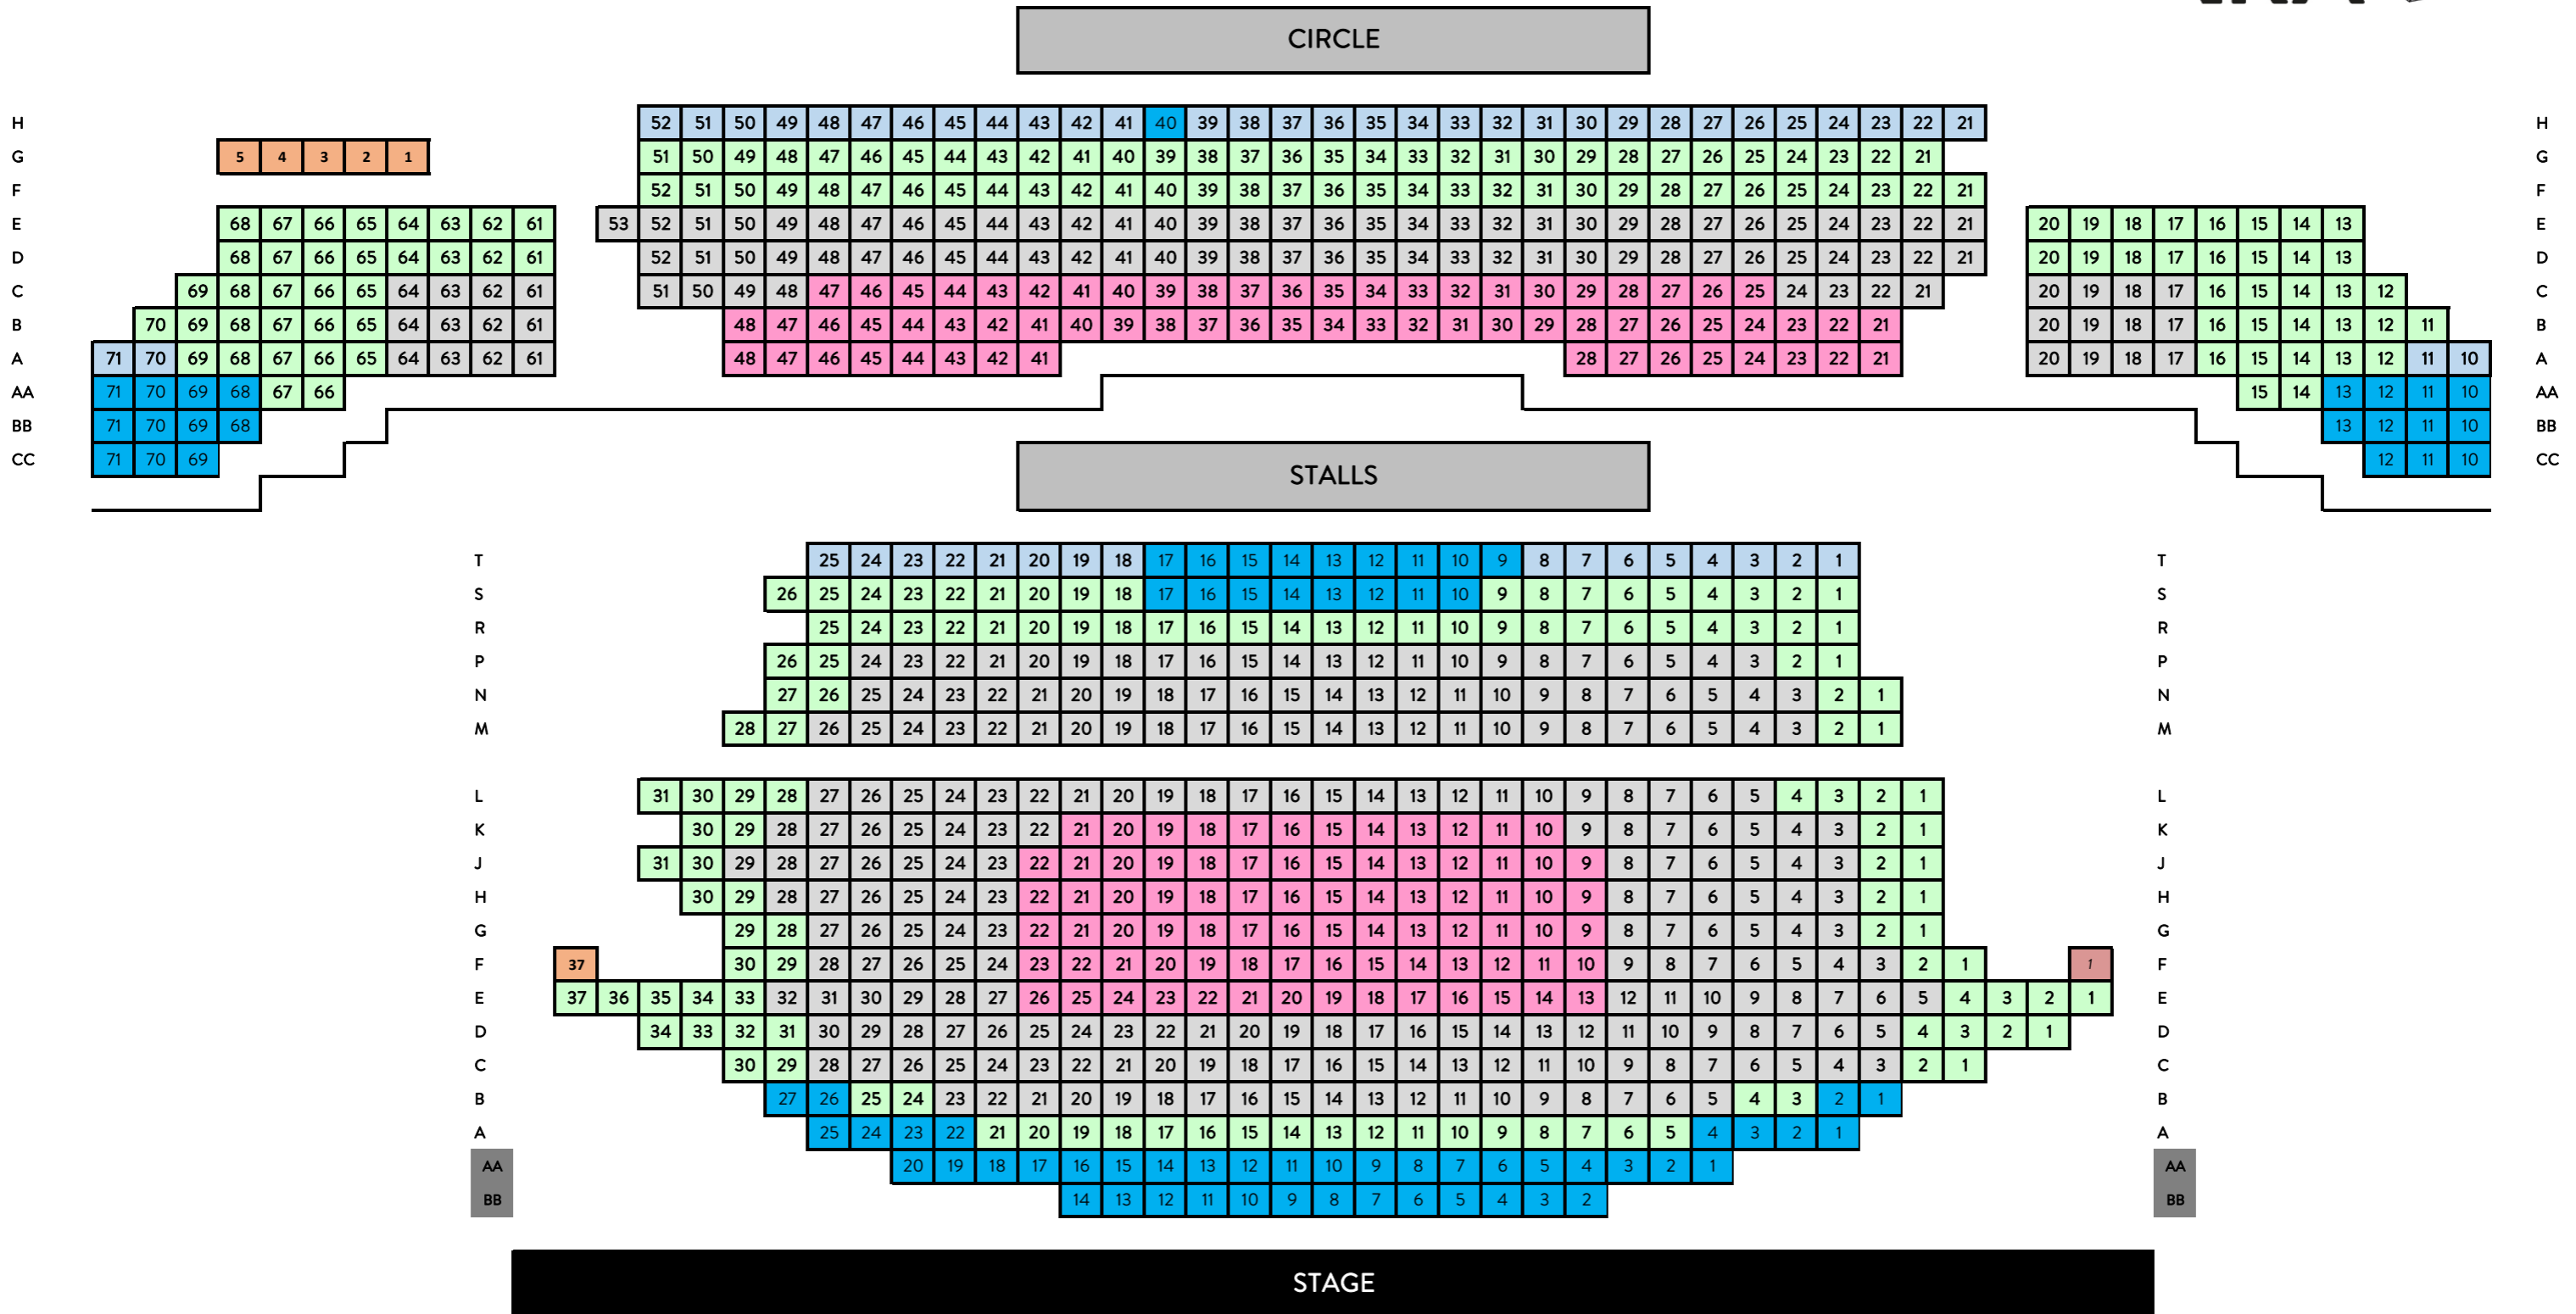

2019 SEASON SEATING RESERVES
A Little Night Music
 Arts Centre Melbourne, Playhouse
 27 June to 6 July 2019
www.victorianopera.com.au

| Accessibility Seating Guide | |
|-----------------------------|--------------------|
| | Wheelchair Seating |
| | Companion Seating |
| | Not on sale |

| Seating Key | |
|-------------|-----------|
| | Premium |
| | A-Reserve |
| | B-Reserve |
| | C-Reserve |

Please Note: This map is indicative of price reserves only. It does not reflect the true shape or sight lines of the venue. Venue specific information can be found at www.artscentremelbourne.com.au.