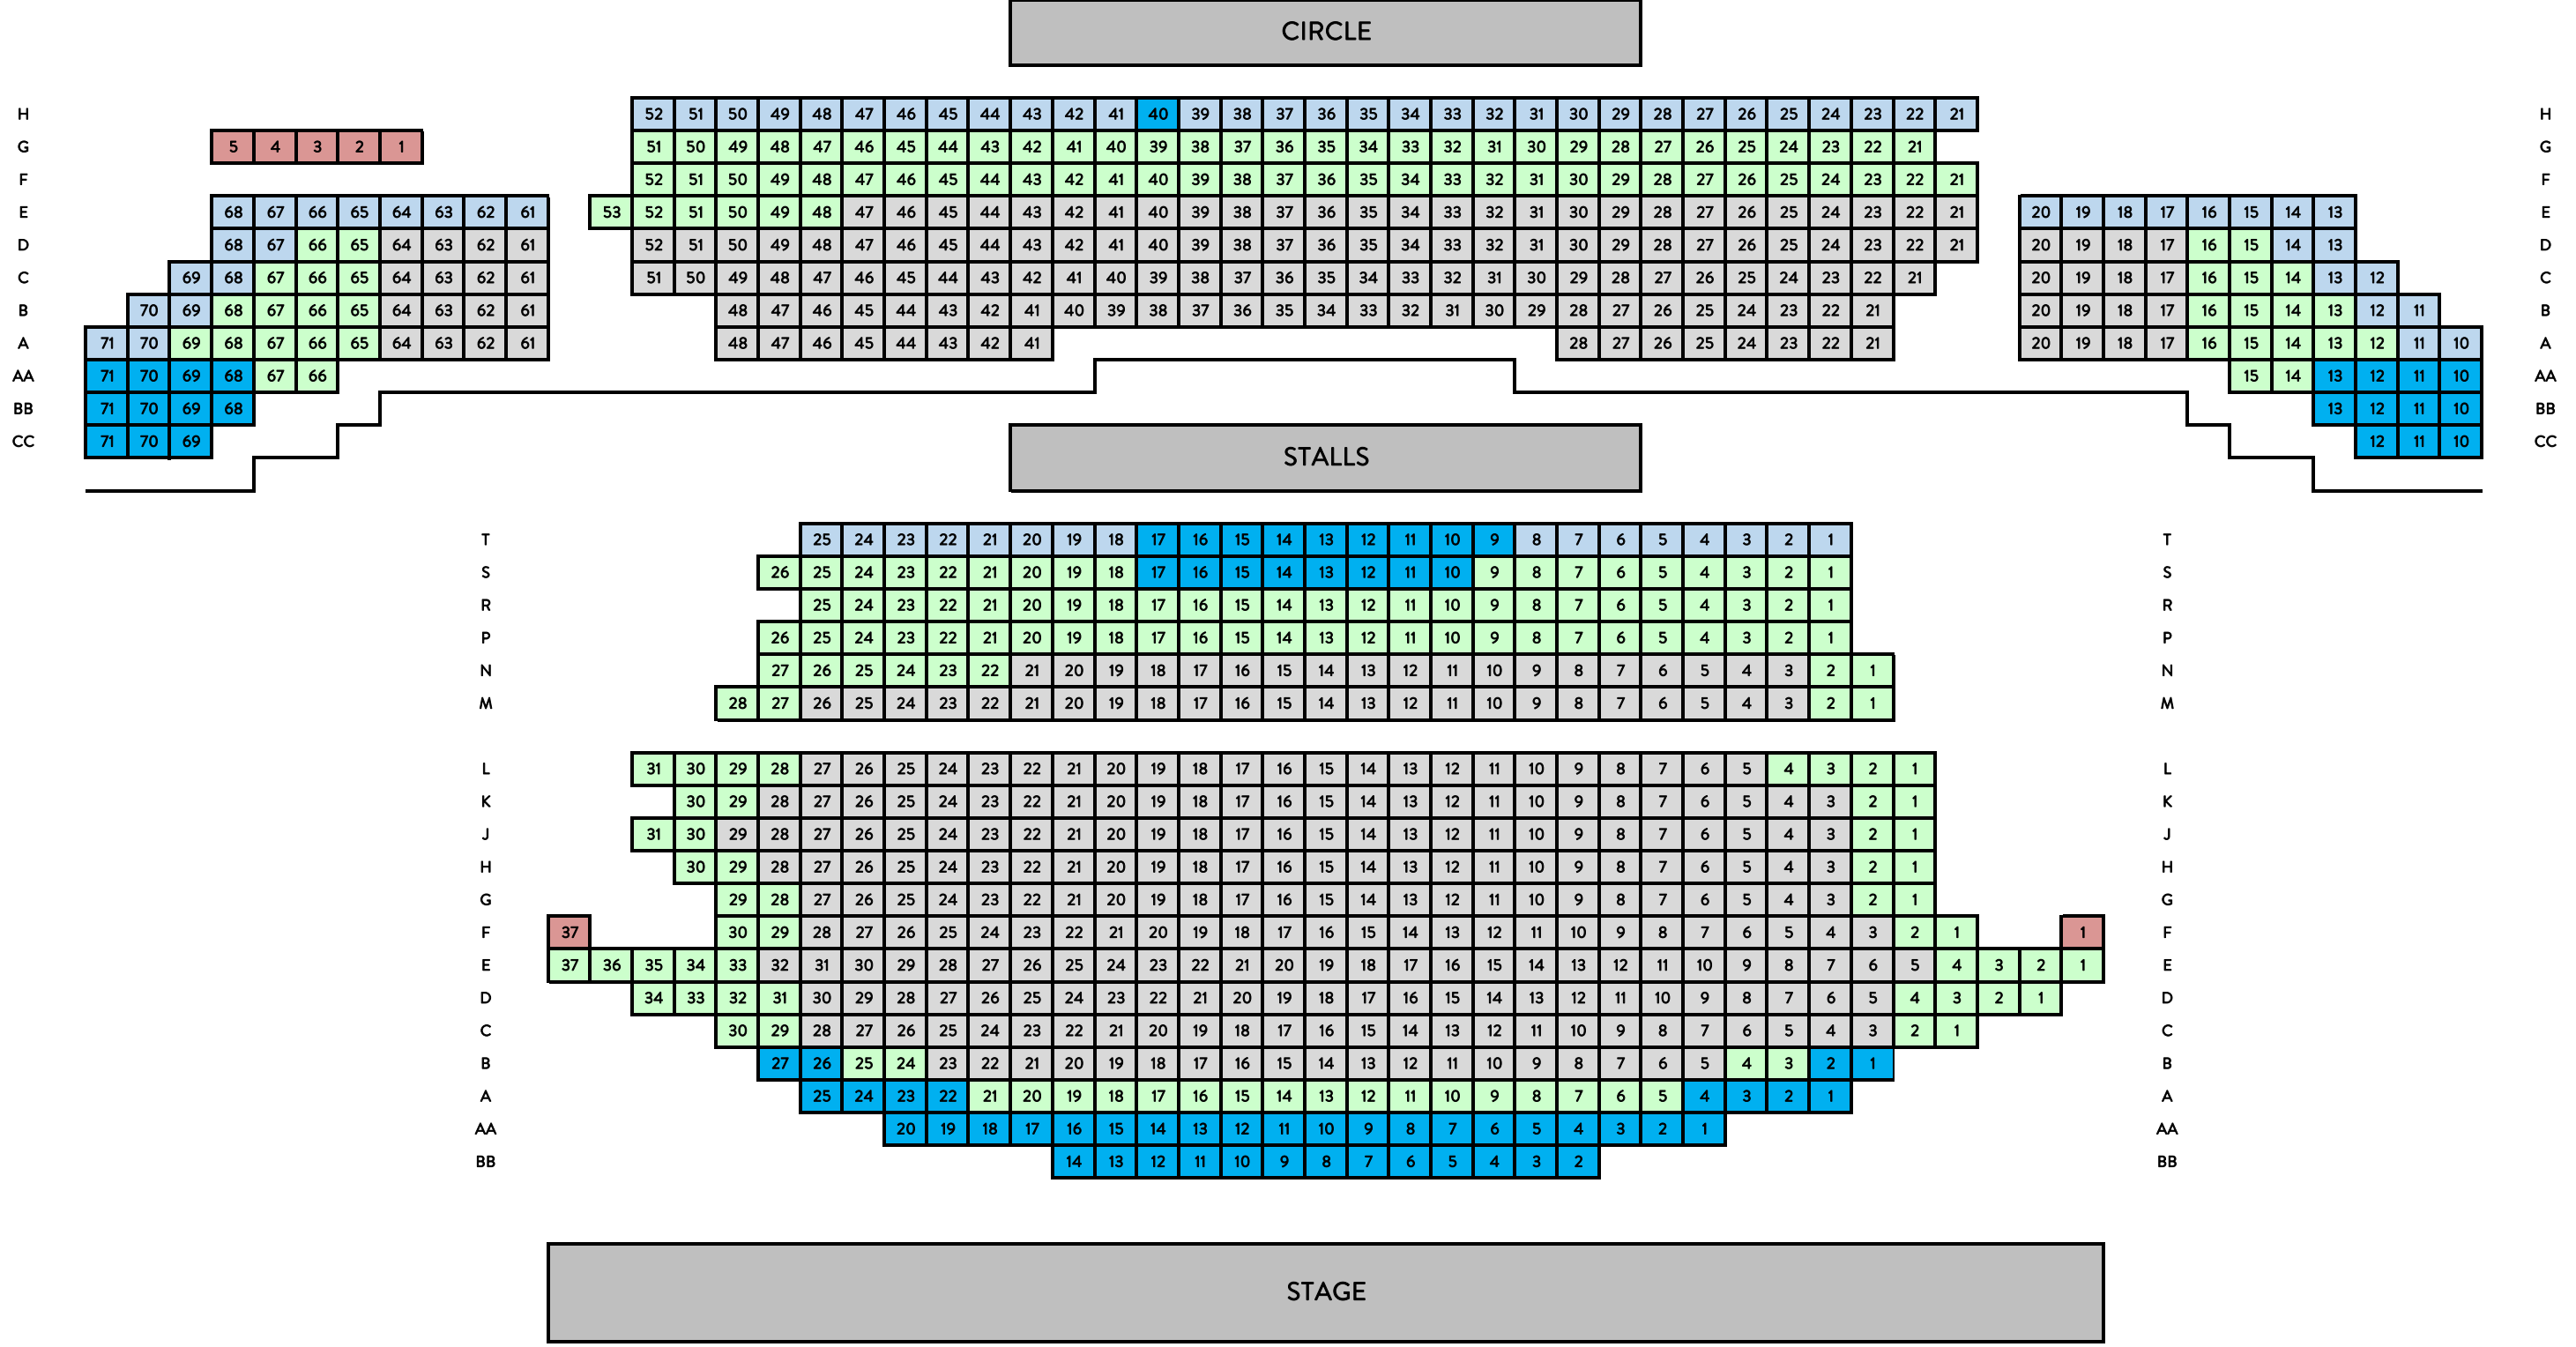

SEASON 2020 SEATING RESERVES
 YMA SUMAC: THE PERUVIAN SONGBIRD
 Arts Centre Melbourne, Playhouse
 18-20 June 2020
www.victorianopera.com.au

Accessibility Seating Guide	
	Wheelchair Seating
	Companion Seating
	Not on sale

Seating Key	
	A-Reserve
	B-Reserve
	C-Reserve

Please Note: This map is indicative of price reserves only. It does not reflect the true shape or sight lines of the venue. Venue specific information can be found at www.artscentre.com.au. Victorian Opera reserves the right to alter price reserves at any time.