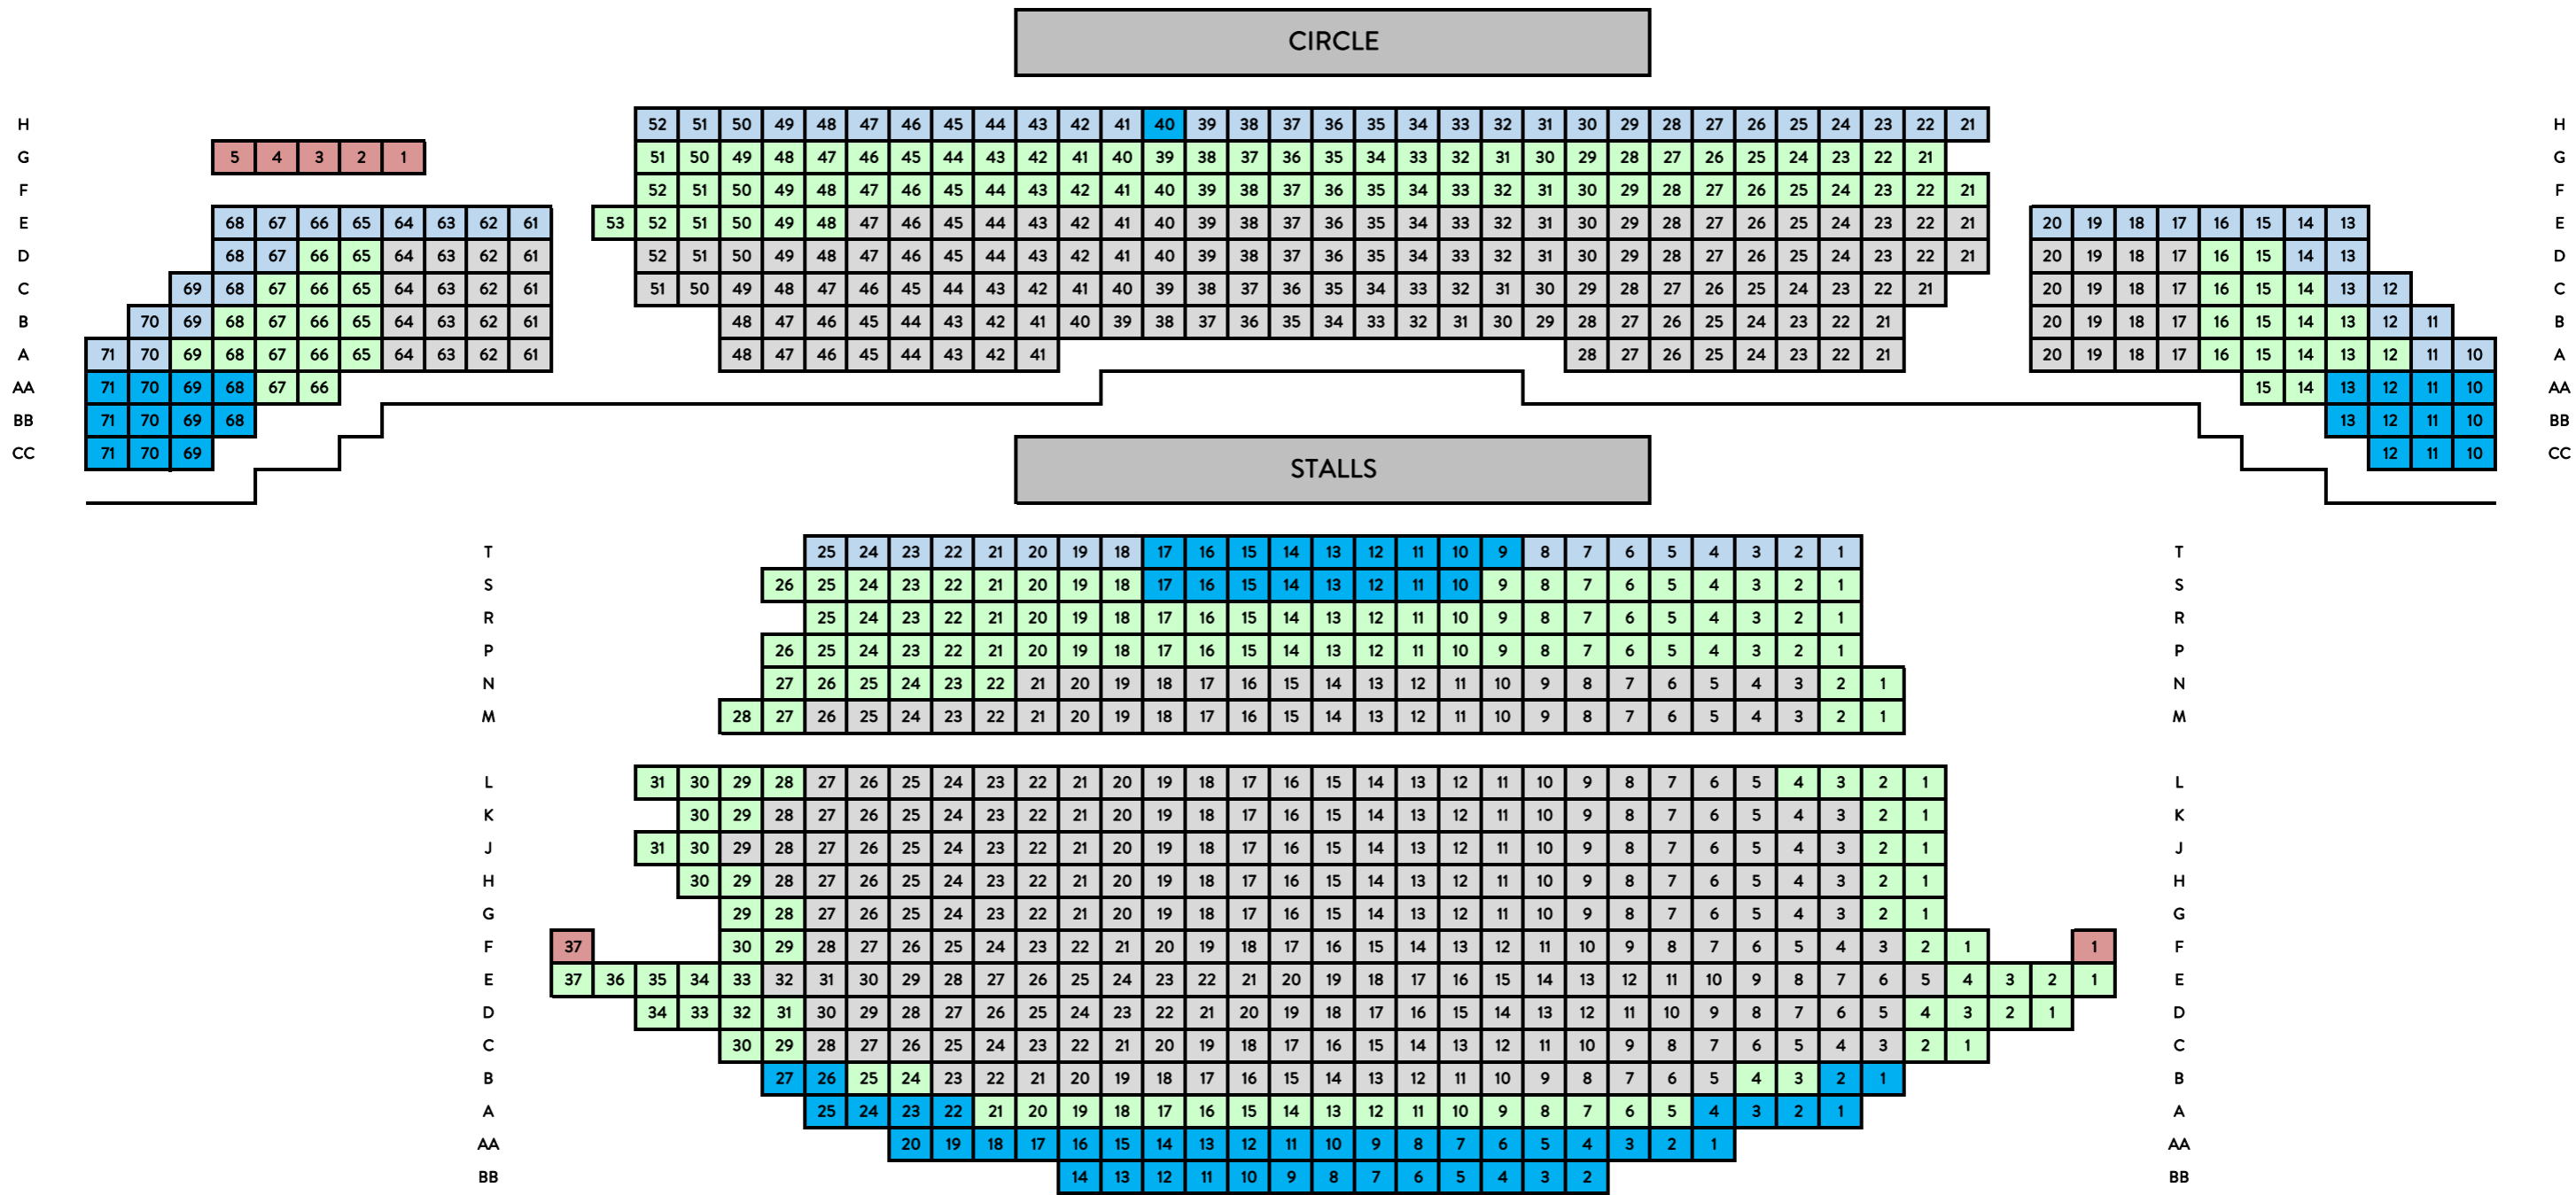

Accessibility Seating Guide	
	Wheelchair Seating
	Companion Seating
	Not on sale

Seating Key	
	A-Reserve
	B-Reserve
	C-Reserve

Please Note: This map is indicative of price reserves only. It does not reflect the true shape or sight lines of the venue. Venue specific information can be found at [www.artscentre.com.au](http://www.artscentre.com.au). Victorian Opera reserves the right to alter price reserves at any time.