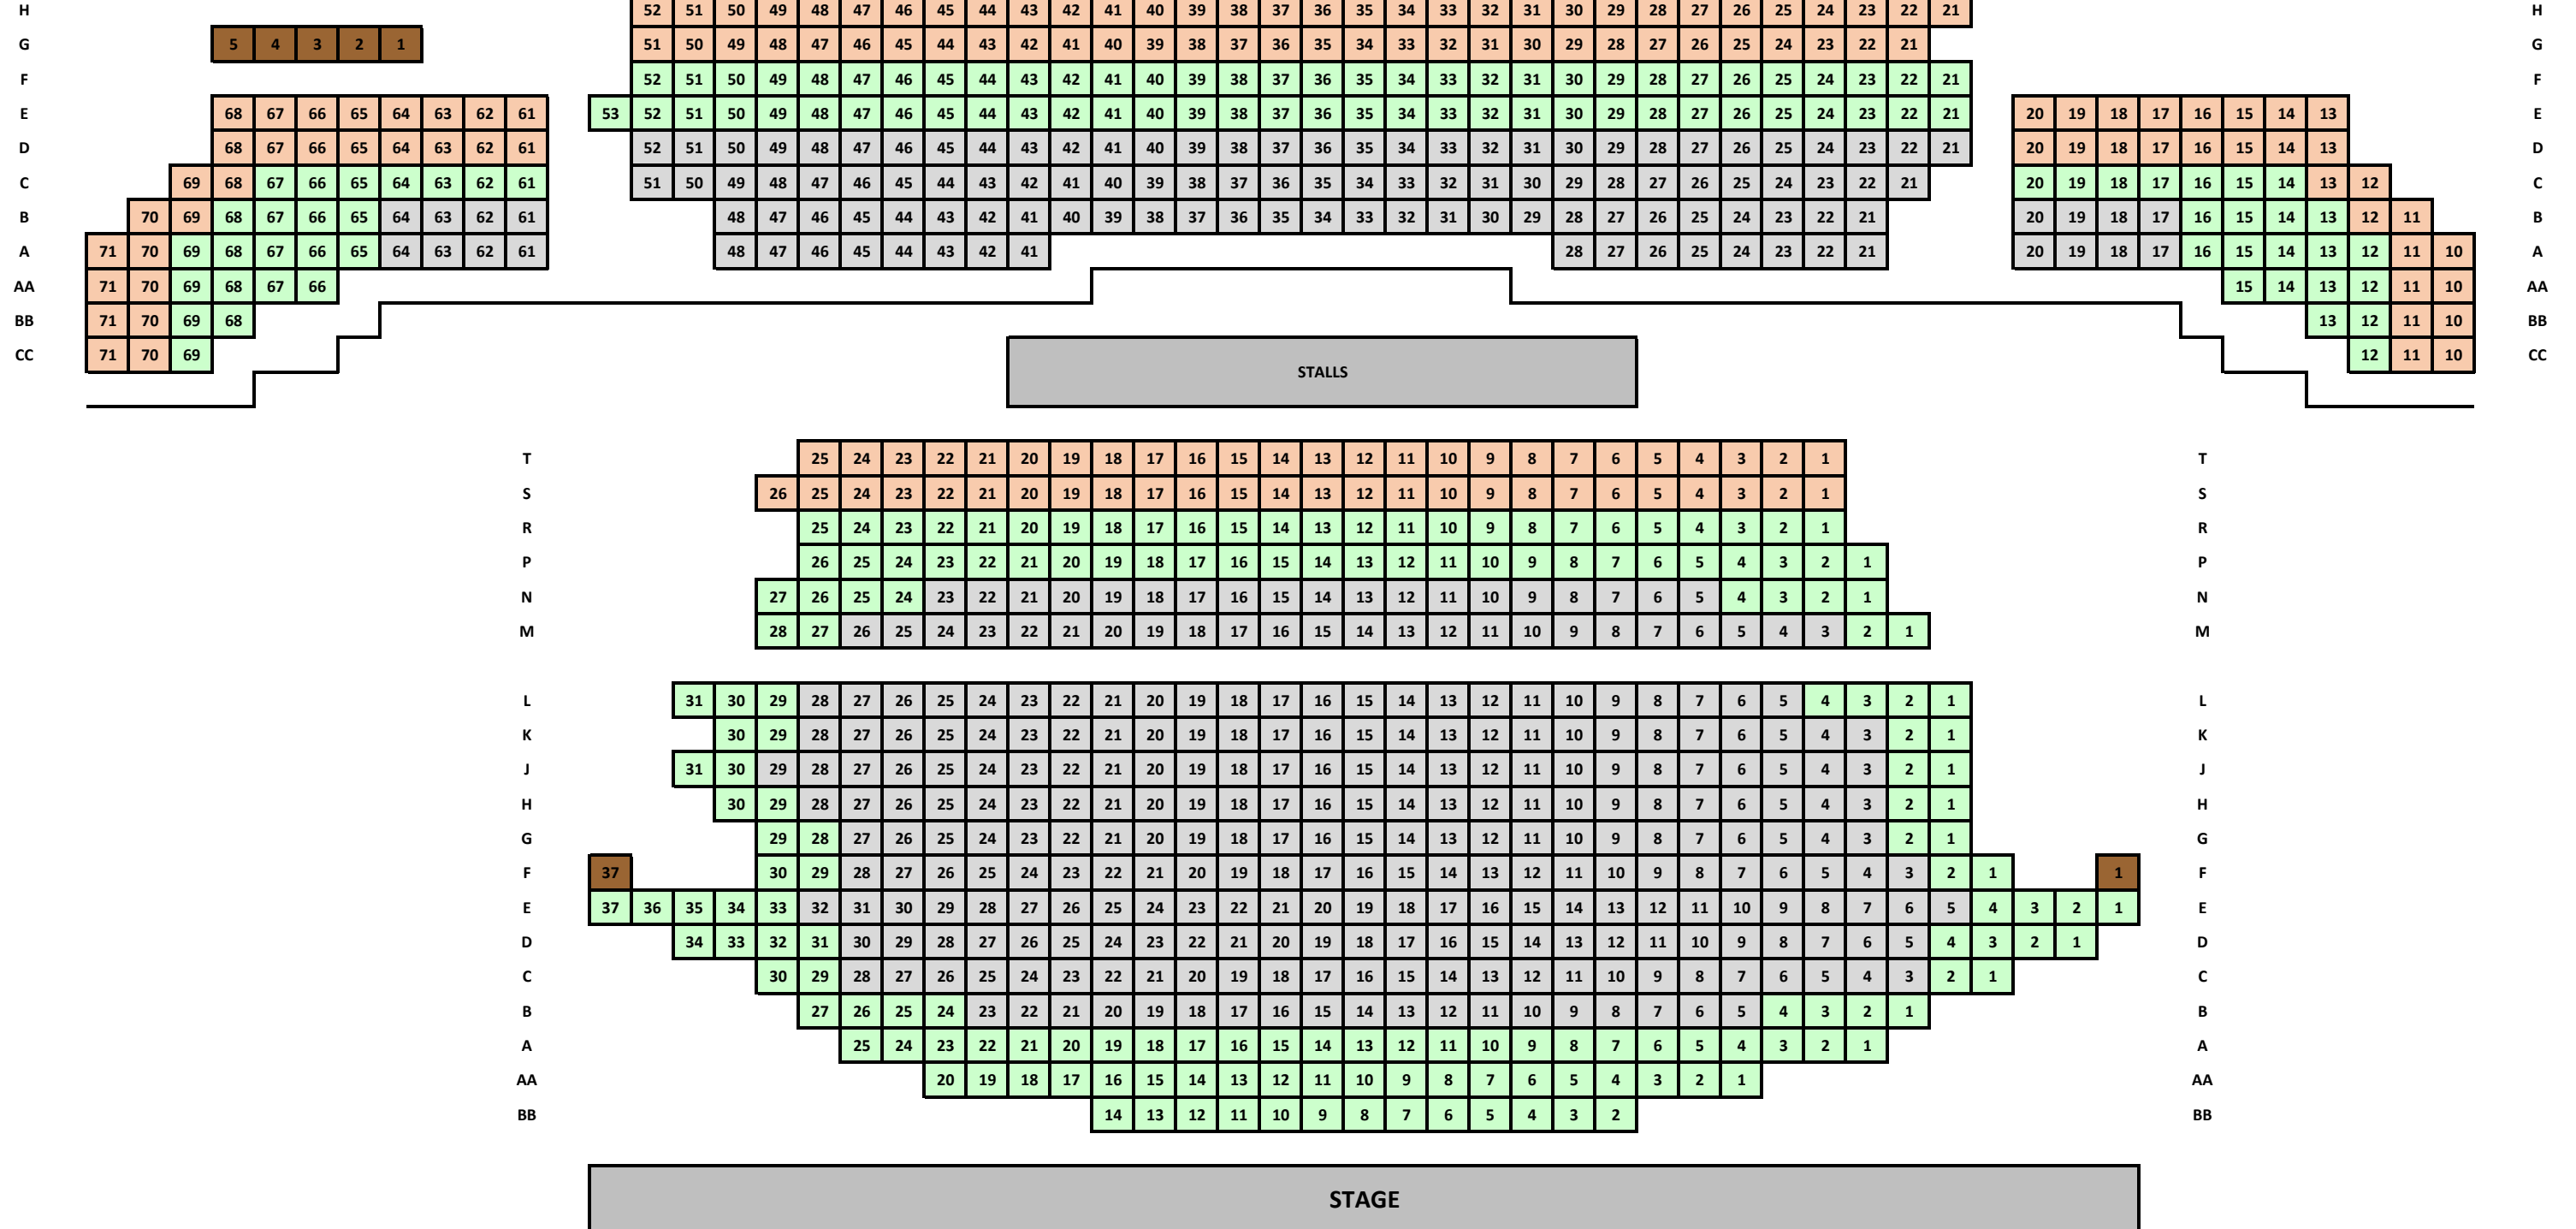

Seating Key	
Wheelchair/Carer/Sight holds	A-Reserve
	B-Reserve
	C-Reserve

Please Note: This map is indicative of price reserves only. It does not reflect the true shape or sight lines of the venue. Or reduced capacity due to COVID-19 safe seating.  
 Venue specific information can be found at [www.artscentre.com.au](http://www.artscentre.com.au). Victorian Opera reserves the right to alter price reserves at any time.