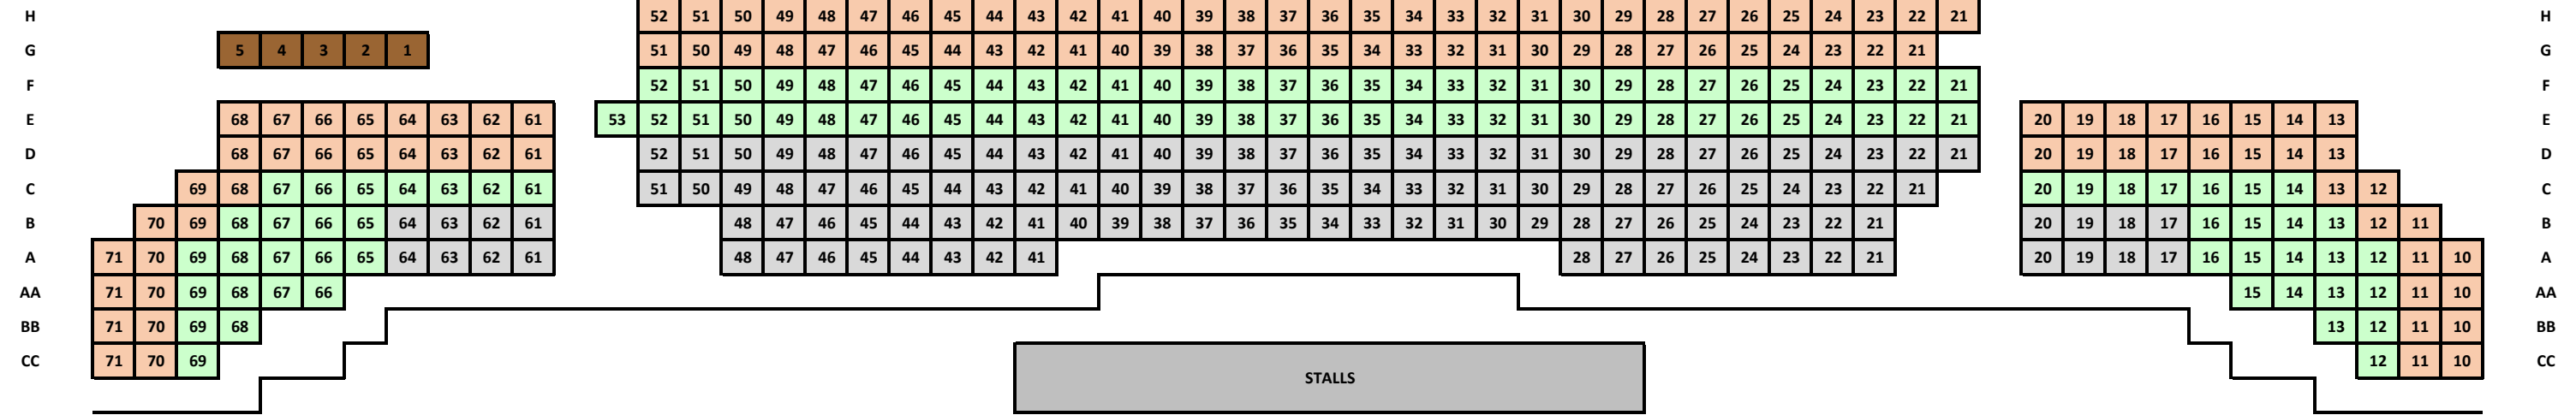

Seating Key	
Wheelchair/Carer/Sight holds	A-Reserve
	B-Reserve
	C-Reserve

CIRCLE

STALLS

STAGE

Please Note: This map is indicative of price reserves only. It does not reflect the true shape or sight lines of the venue. Or reduced capacity due to COVID-19 safe seating. Venue specific information can be found at www.artscentre.com.au. Victorian Opera reserves the right to alter price reserves at any time.