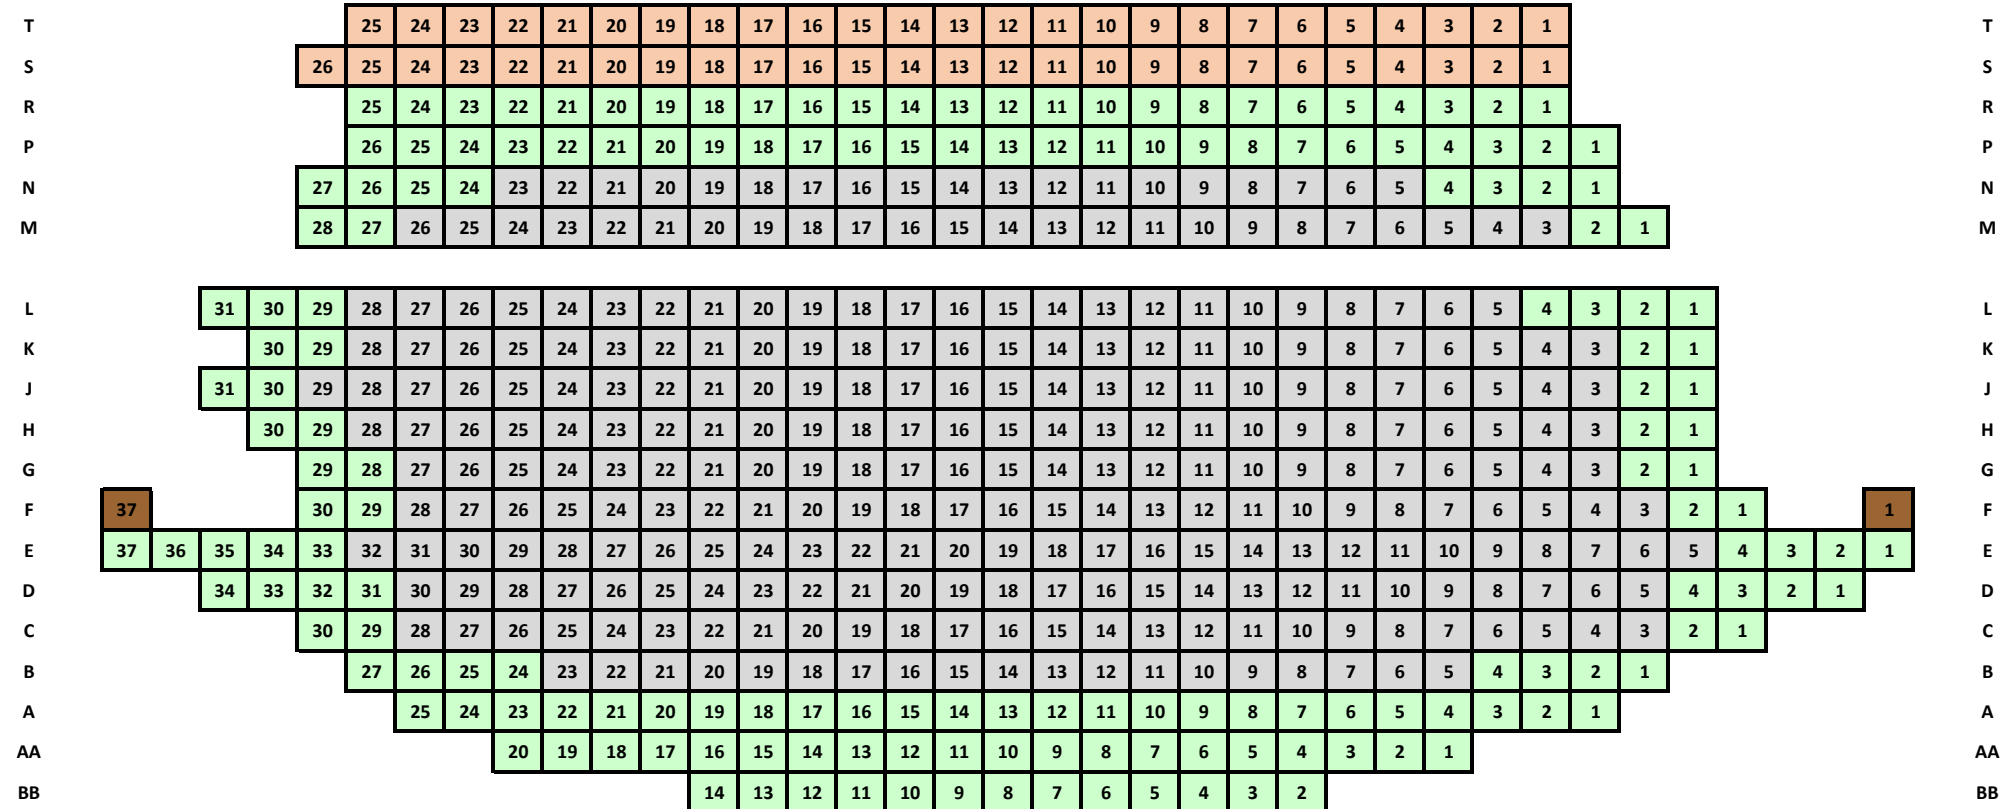

Seating Key	
Wheelchair/Carer/Sight holds	A-Reserve
	B-Reserve
	C-Reserve

CIRCLE

STALLS

STAGE

Please Note: This map is indicative of price reserves only. It does not reflect the true shape or sight lines of the venue. Or reduced capacity due to COVID-19 safe seating. Venue specific information can be found at www.artscentre.com.au. Victorian Opera reserves the right to alter price reserves at any time.