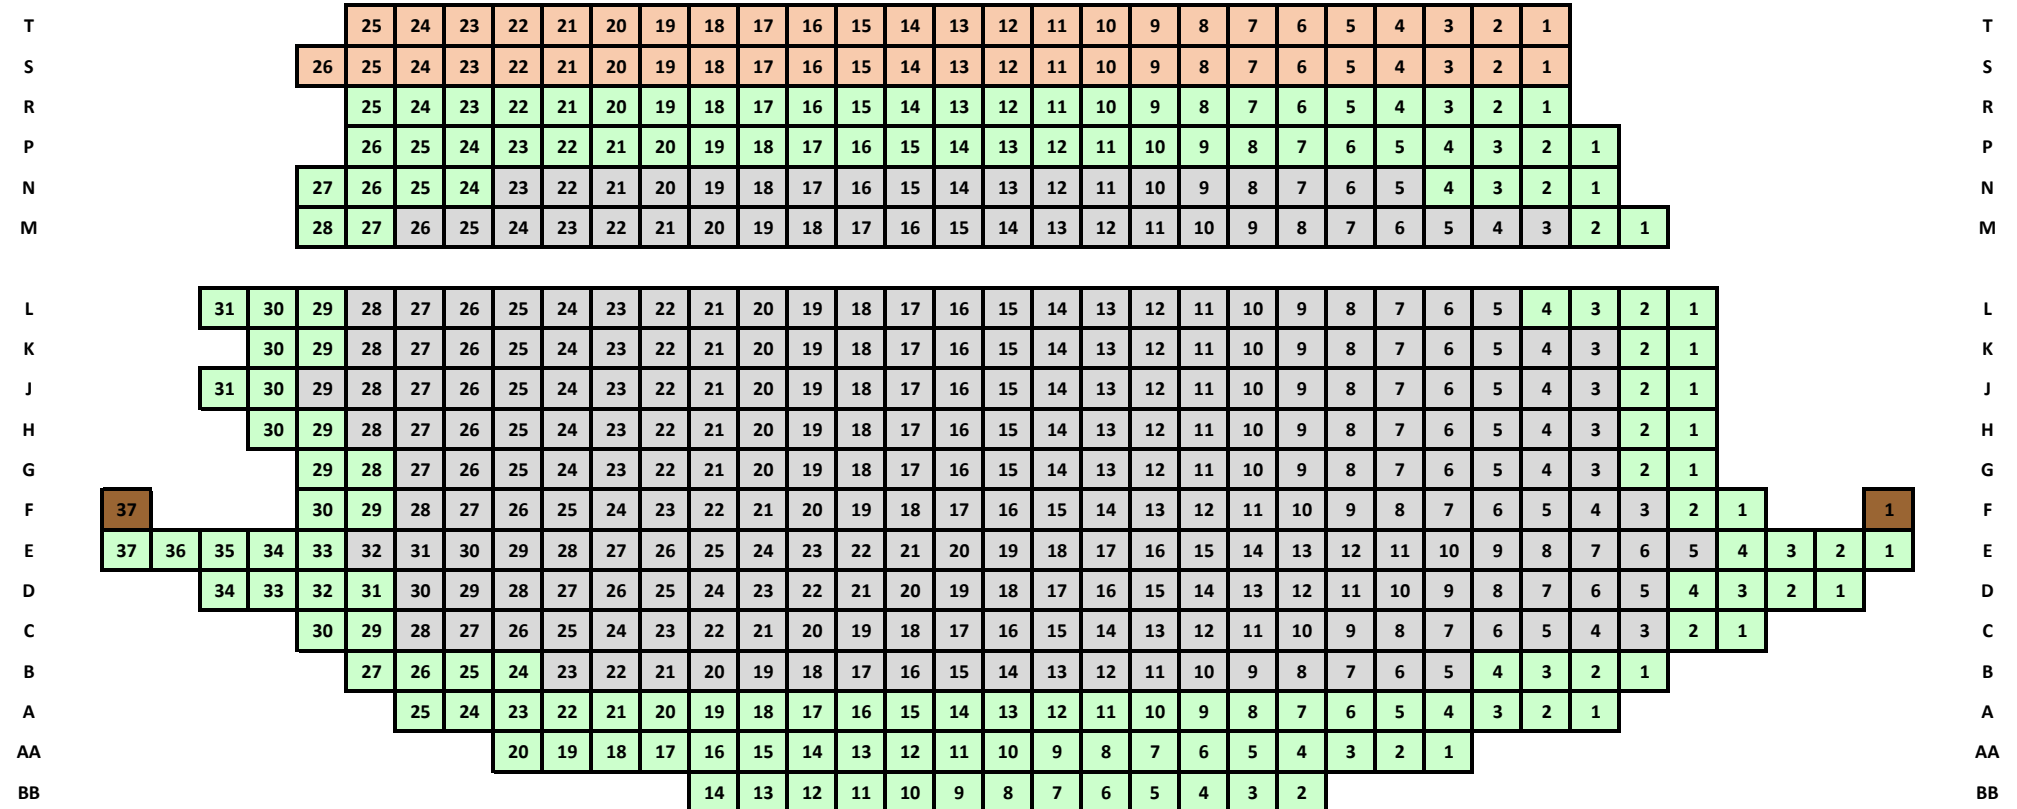

Seating Key	
Wheelchair/Carer/Sight holds	A-Reserve
	B-Reserve
	C-Reserve

CIRCLE

STALLS

STAGE

Please Note: This map is indicative of price reserves only. It does not reflect the true shape or sight lines of the venue. Or reduced capacity due to COVID-19 safe seating. Venue specific information can be found at www.artscentre.com.au. Victorian Opera reserves the right to alter price reserves at any time.